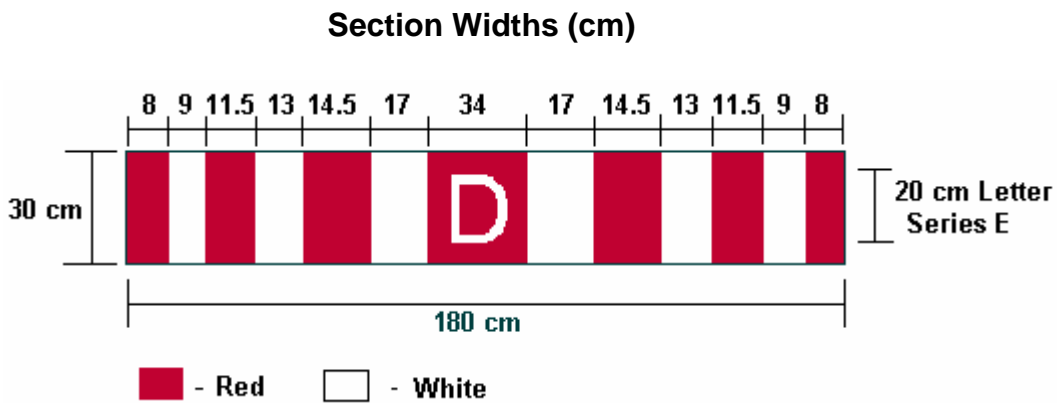

"D" Sign Specifications

Large Sign for Oversize Vehicle:

Small Sign for Escort Vehicle:

"D-sign" specifications	
Dimensions	See diagrams above
Colour	White – level II reflectance and stop sign red (# 712 3M) or equivalent
Material	Retro-reflective, on a hard flat surface
Position	Visible from the rear and front of the overdimensional vehicle or load