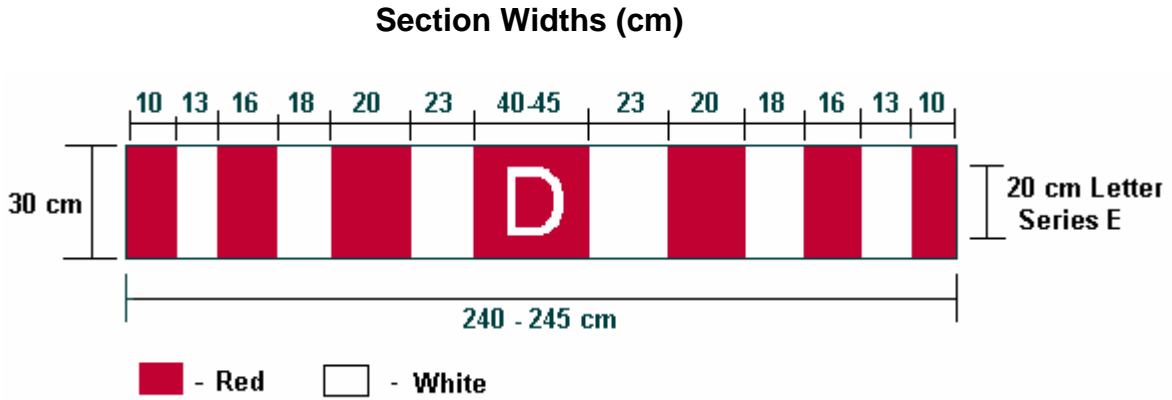

"D" Sign Specifications

Large Sign for Oversize Vehicle:

Small Sign for Escort Vehicle:

"D-sign" specifications	
Dimensions	See diagrams above
Colour	White – level II reflectance and stop sign red (# 712 3M) or equivalent
Material	Retro-reflective, on a hard flat surface
Position	Visible from the rear and front of the overdimensional vehicle or load